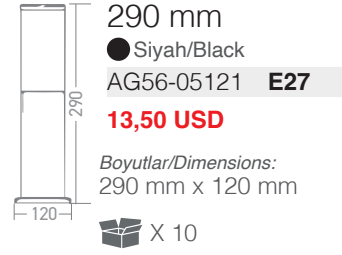

TR Aria PC Bahçe Armatürleri
EN Aria PC Garden Fixtures

MADE IN
TÜRKİYE

IP54

-25°C
50°C

MAX.
60W