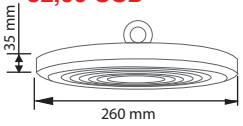

125
lm/W

SURGE
4kV

100W - ø260 mm

AT43-19103	3000K	12,500 lm
AT43-19113	4000K	12,500 lm
AT43-19133	6500K	12,500 lm

82,00 USD