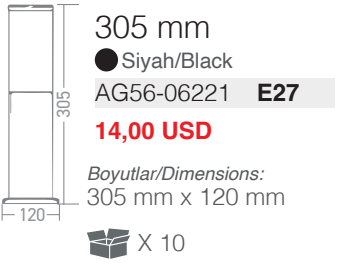

TR Limos PC Bahçe Armatürleri
EN Limos PC Garden Fixtures

MADE IN
TÜRKİYE

IP54
-25°C
50°C
MAX.
60W

BAHÇE ARMATÜRLERİ
GARDEN FIXTURES