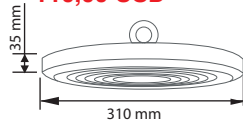

Boyutlar/Dimensions:
ø260 mm x 35 mm

X 10

150W - ø310 mm

AT43-19403	3000K	18,750 lm
AT43-19413	4000K	18,750 lm
AT43-19433	6500K	18,750 lm

110,00 USD