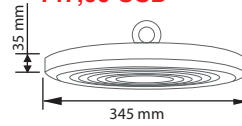

Boyutlar/Dimensions:
ø310 mm x 35 mm

X 8

200W - ø345 mm

AT43-19603	3000K	25,000 lm
AT43-19613	4000K	25,000 lm
AT43-19633	6500K	25,000 lm

147,00 USD

Boyutlar/Dimensions:
ø345 mm x 35 mm

X 6