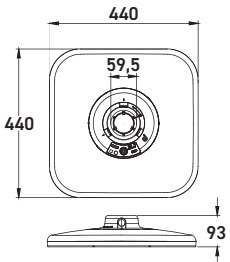

Armatür
X 5

Battery: LifePo 4 - 2400 mAh - 3,2V x 1

Şarj Süresi/ Charging Time: 4-6 Saat/Hours (>4000lux)

LED Tipi: SMD2835/320x2 - 640 adet/pcs

Solar Panel: 25W - 376 x 376 x 2.8 mm

4,5V - 400 mA - Monocrystalline

Material: ABS

Boyutlar/Dimensions:

440 mm x 440 mm x 93 mm

Armatür Boru Giriş Çapı: ø59,5 mm