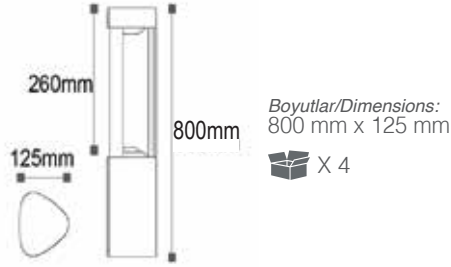

TR Dallas Alüminyum LED Bahçe Armatürleri
EN Dallas Aluminum LED Garden Fixtures

OSRAM LED

7W - 800 mm

● Fume/Fume

AG43-02302 3000K 224lm

205,00 USD