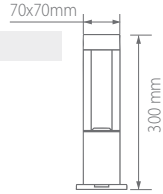

6W - 300 mm

● Fume/Fume

AG44-05002 3000K

125,00 USD

Boyutlar/Dimensions:
300 mm x 70 mm x 70 mm

MADE IN
TÜRKİYE