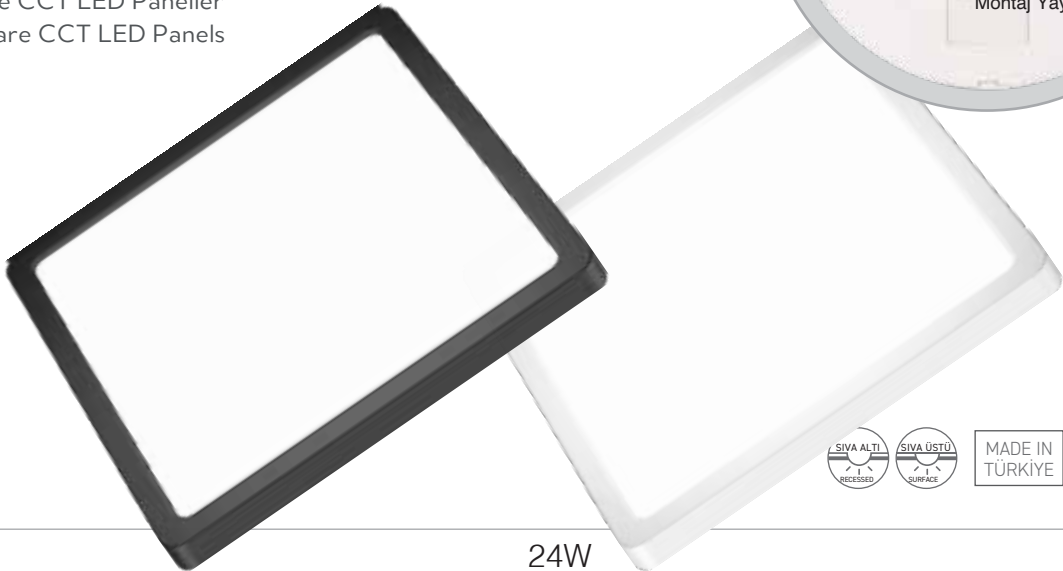

24W

○ Beyaz/White ● Siyah/Black
AP03-02490 AP03-02491 CCT 2200 lm

27,00 USD 29,00 USD

Boyutlar/Dimensions:
Ø300 mm x 17 mm

X 40

TR Sıvaüstü Kare CCT LED Paneller
EN Surface Square CCT LED Panels

MADE IN
TÜRKİYE