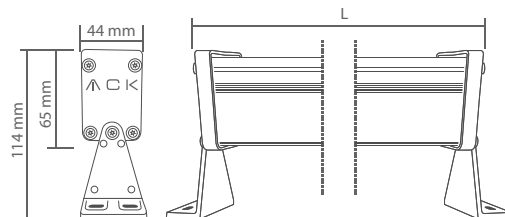

TR LED Wallwasherlar
EN LED Wallwashers

MADE IN
TÜRKİYE

6W - 180 mm

AT20-00603	3000K	480 lm
AT20-00613	4000K	480 lm
AT20-00633	6500K	480 lm
AT20-00643	Kırmızı/Red	-
AT20-00653	Yeşil/Green	-
AT20-00663	Mavi/Blue	-
AT20-00683	Amber	-

35,00 USD

Boyutlar/Dimensions:
180 mm x 44 mm x 144 mm

X 12

9W - 276 mm

AT20-00903	3000K	720 lm
AT20-00913	4000K	720 lm
AT20-00933	6500K	720 lm
AT20-00943	Kırmızı/Red	-
AT20-00953	Yeşil/Green	-
AT20-00963	Mavi/Blue	-
AT20-00983	Amber	-

40,50 USD

Boyutlar/Dimensions:
276 mm x 44 mm x 144 mm

X 12

12W - 338 mm

AT20-01203	3000K	960 lm
AT20-01213	4000K	960 lm
AT20-01233	6500K	960 lm
AT20-01243	Kırmızı/Red	-
AT20-01253	Yeşil/Green	-
AT20-01263	Mavi/Blue	-
AT20-01283	Amber	-

48,00 USD

Boyutlar/Dimensions:
338 mm x 44 mm x 144 mm

X 6

18W - 480 mm

AT20-01803	3000K	1440 lm
AT20-01813	4000K	1440 lm
AT20-01833	6500K	1440 lm
AT20-01843	Kırmızı/Red	-
AT20-01853	Yeşil/Green	-
AT20-01863	Mavi/Blue	-
AT20-01883	Amber	-

62,00 USD

Boyutlar/Dimensions:
480 mm x 44 mm x 144 mm

X 6

36W - 945 mm

AT20-03603	3000K	2880 lm
AT20-03613	4000K	2880 lm
AT20-03633	6500K	2880 lm
AT20-03643	Kırmızı/Red	-
AT20-03653	Yeşil/Green	-
AT20-03663	Mavi/Blue	-
AT20-03683	Amber	-

93,00 USD

AT20-03693	RGB	-

104,00 USD

Boyutlar/Dimensions:
945 mm x 44 mm x 144 mm

X 6