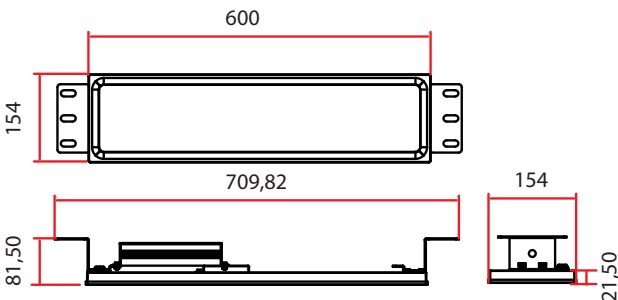

100W

AT47-19103	3000K	9,850 lm
AT47-19113	4000K	9,900 lm
AT47-19133	6500K	10,000 lm

210,00 USD

100W - Kitli

AT47-19103K	3000K	9,850 lm
AT47-19113K	4000K	9,900 lm
AT47-19133K	6500K	10,000 lm

238,00 USD

Boyutlar/Dimensions:
600 mm x 154 mm x 21,5 mm

150W

AT47-29403	3000K	13,000 lm
AT47-29413	4000K	13,100 lm
AT47-29433	6500K	13,300 lm

250,00 USD

150W - Kitli

AT47-29403K	3000K	13,000 lm
AT47-29413K	4000K	13,100 lm
AT47-29433K	6500K	13,300 lm

278,00 USD

Boyutlar/Dimensions:
600 mm x 154 mm x 21,5 mm

200W

AT47-49403	3000K	15,700 lm
AT47-49413	4000K	15,800 lm
AT47-49433	6500K	16,000 lm

330,00 USD

200W - Kitli

AT47-49403K	3000K	15,700 lm
AT47-49413K	4000K	15,800 lm
AT47-49433K	6500K	16,000 lm

360,00 USD

Boyutlar/Dimensions:
600 mm x 154 mm x 21,5 mm