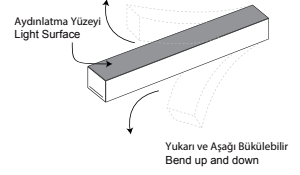

ACK

TR LED Neon Hortumlar
EN LED Neon Ropelights