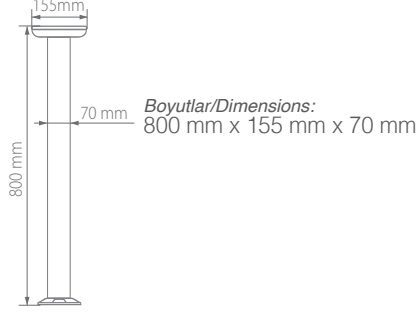

TR Capella B Alüminyum LED Bahçe Armatürleri
EN Capella B Aluminum LED Garden Fixtures

MADE IN
TÜRKİYE

12W - 800 mm

● Füme/Fume

AG44-03502 3000K

170,00 USD