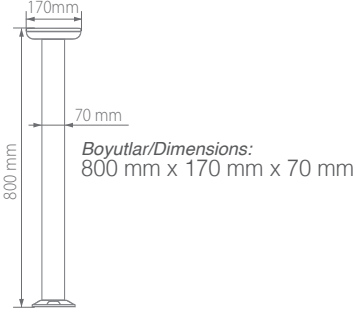

TR Capella A Alüminyum LED Bahçe Armatürleri
EN Capella A Aluminum LED Garden Fixtures

12W - 800 mm

● Fume/Fume
AG44-03202 3000K

170,00 USD