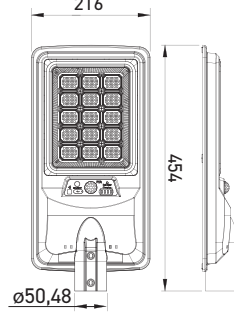

90W

Solar Panel: 5V 12W 397x200x3.5mm/Monocrystalline

● Siyah/Black

AT42-09031 6500K 2000 lm

99,00 USD

330 Ad/Pcs LED - SMD2835
LifePo 4 Lithium Battery 3,2V - 10 Ah
Şarj Süresi/Charging Time: 4-6HRS
Material: ABS

Boyutlar/Dimensions:
454 mm x 216 mm x 72 mm

X 10