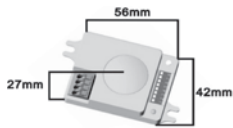

AY31-02020 360°

17,50 USD

5.8GHz CW (Sürekli dalga yayan) radar, ISM band
Max Algılama mesafesi: Max. 2-10 mt (yarıçap)
100%/75%/50%/25%
Watt: Max 1200W - Enkandesan
300W - Led
Fotosel: 5 lux / 30lux / 100 lux (Ayarlanabilir)

X 100